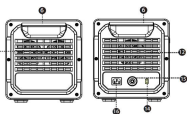

7. Power switch
8. DC Switch
9. USB Output Switch
10. QC 18W output
11. 12V Car charge
12. Cooling outlet
13. Lighting
14. DC Charging XT60
15. Safety switch
16. AC fast charging
17. 110V output
18. 110V output
19. Removable Lid
20. Cooling outlet