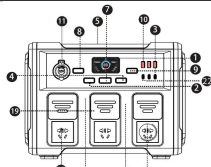

SPECIFICATION

TECHNICAL DATA SHEET

3 > Product Introduction

1. LCD Screen
2. AC Switch
3. 5V 2.4A Quick Charge
4. Wireless charging switch
5. 15W Wireless charging
6. Collapsible handle