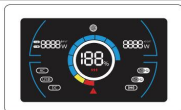

25. USB-C 65W

Description of icon work

4 > Packing Information

600W Portable Power Station*1

AC Power Adaptor *1

User Manual x 1